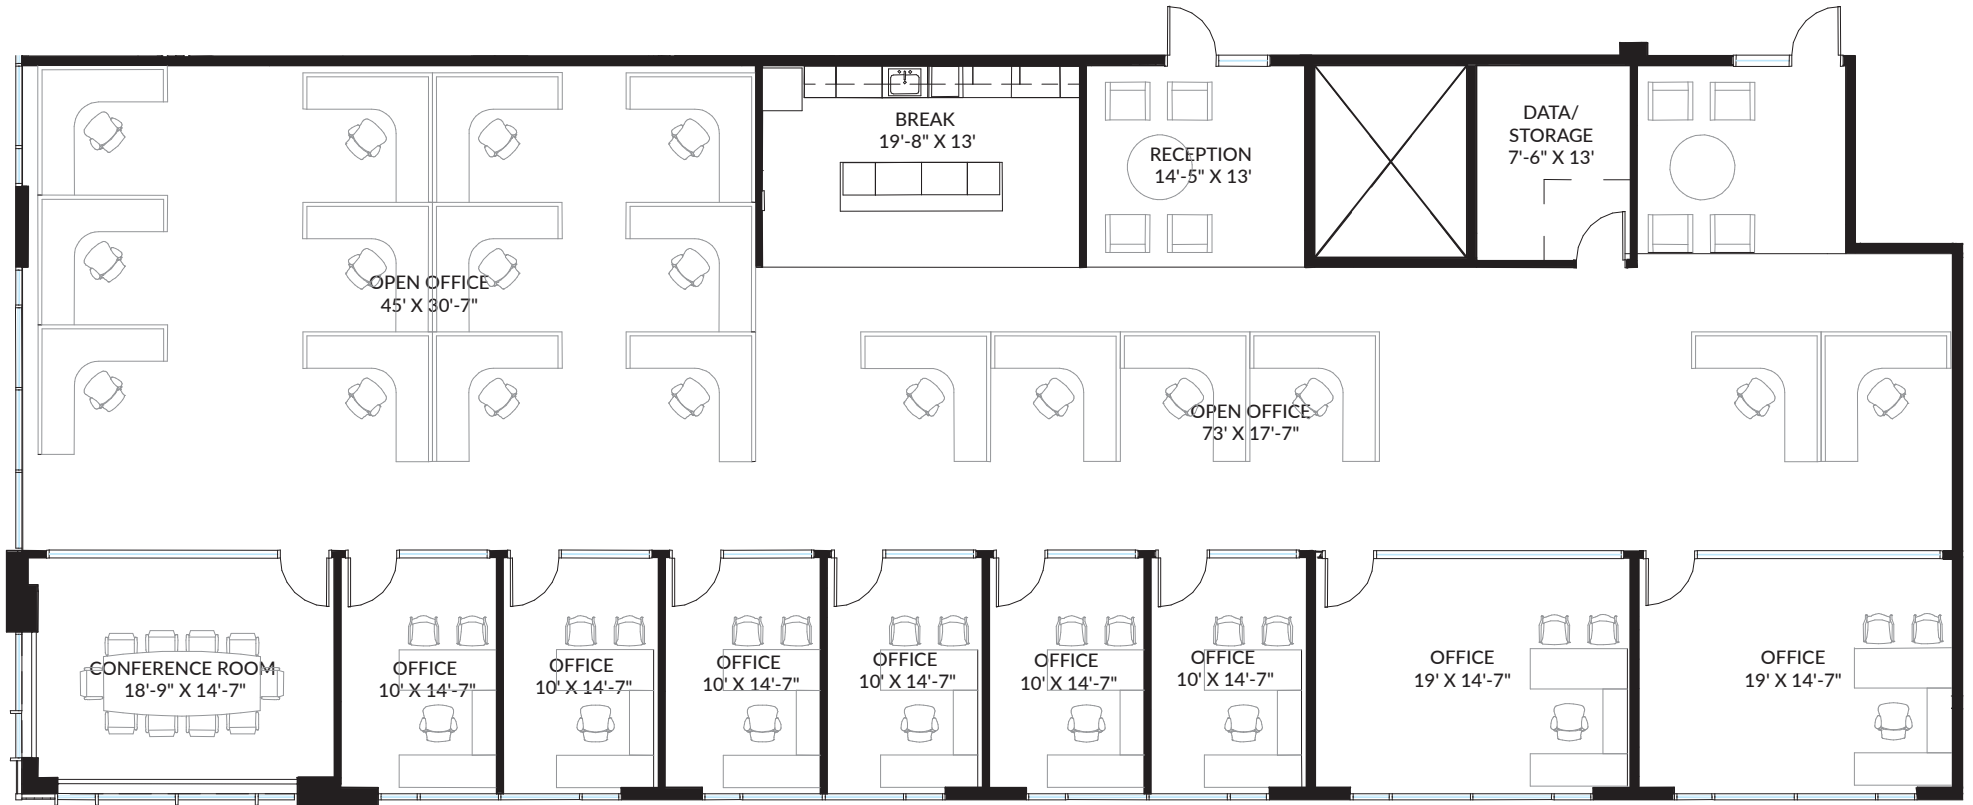

121 Commerce Place *TERRA*
SH 121/Belleview Drive
Plano, Texas 75024

Suite 305
7,512 SF

Leasing Information

Andrew Scudder
(214) 438-1580
andrew.scudder@jll.com

Caroline Leary
(214) 438-3953
caroline.leary@jll.com