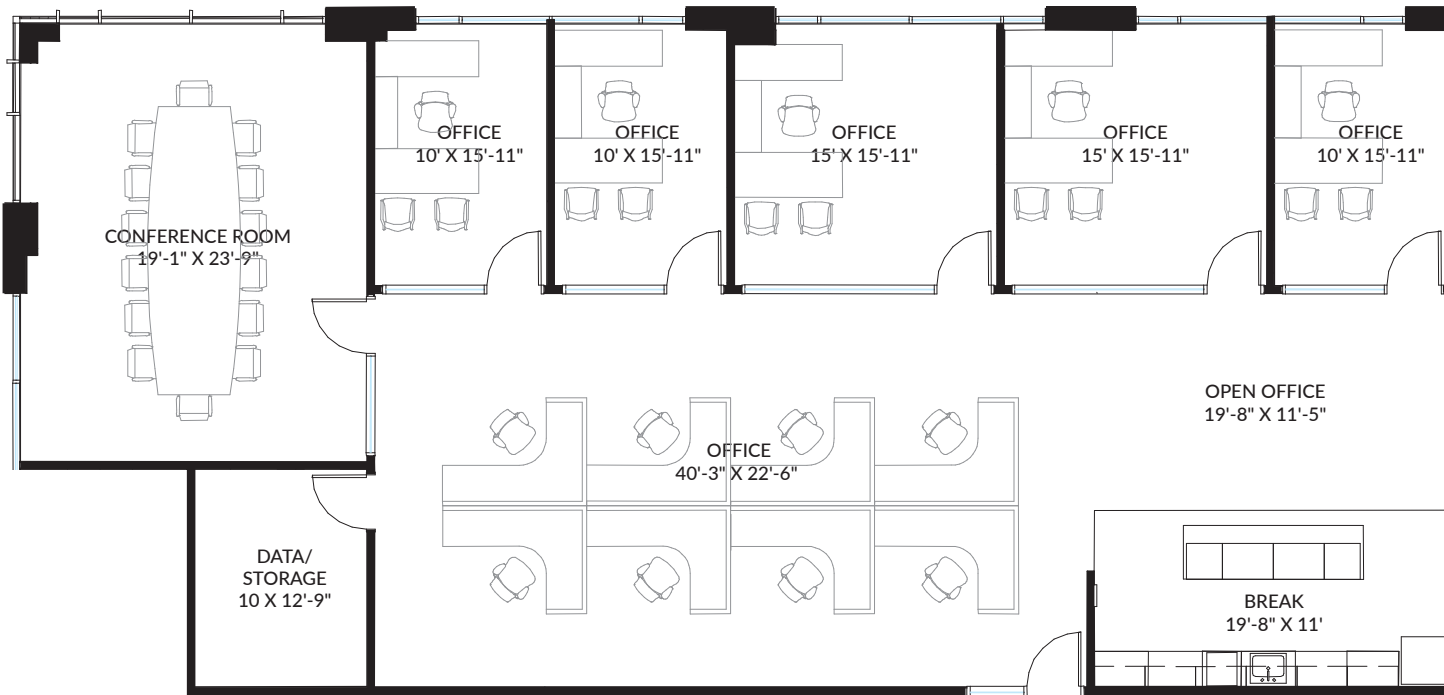

121 Commerce Place *TERRA*
SH 121/Bellevue Drive
Plano, Texas 75024

Suite 110
4,087 SF

Leasing Information

Andrew Scudder
(214) 438-1580
andrew.scudder@jll.com

Caroline Leary
(214) 438-3953
caroline.leary@jll.com