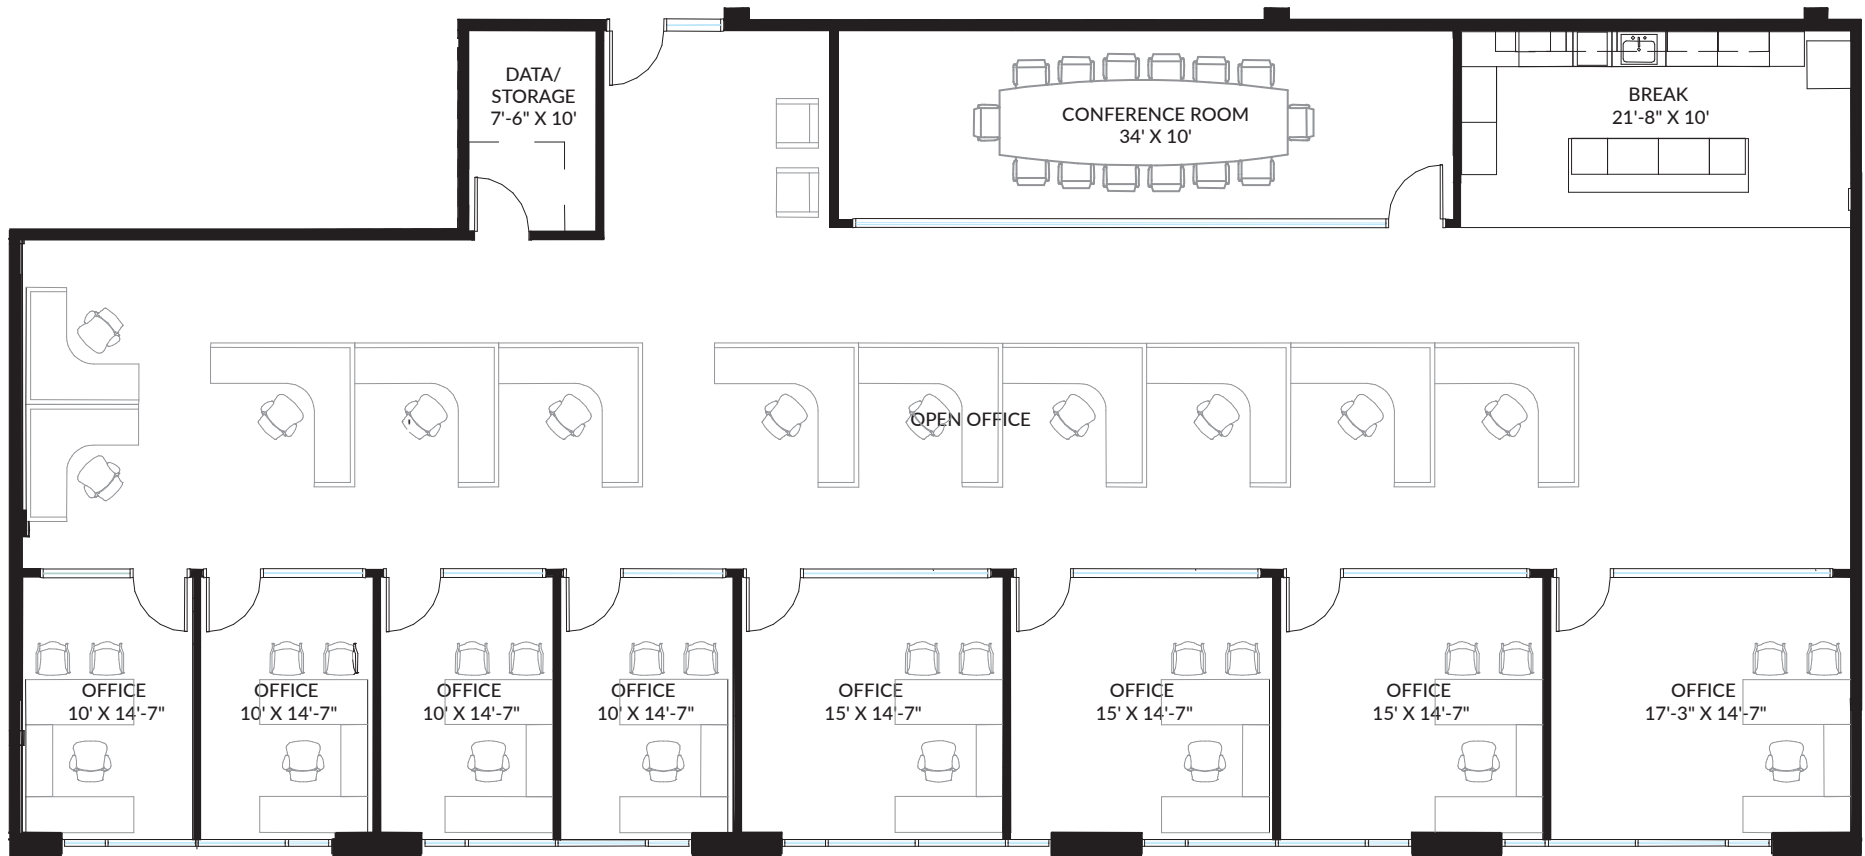

121 Commerce Place *TERRA*
SH 121/Bellevue Drive
Plano, Texas 75024

Suite 200
6,220 SF

Leasing Information

Andrew Scudder
(214) 438-1580
andrew.scudder@jll.com

Caroline Leary
(214) 438-3953
caroline.leary@jll.com