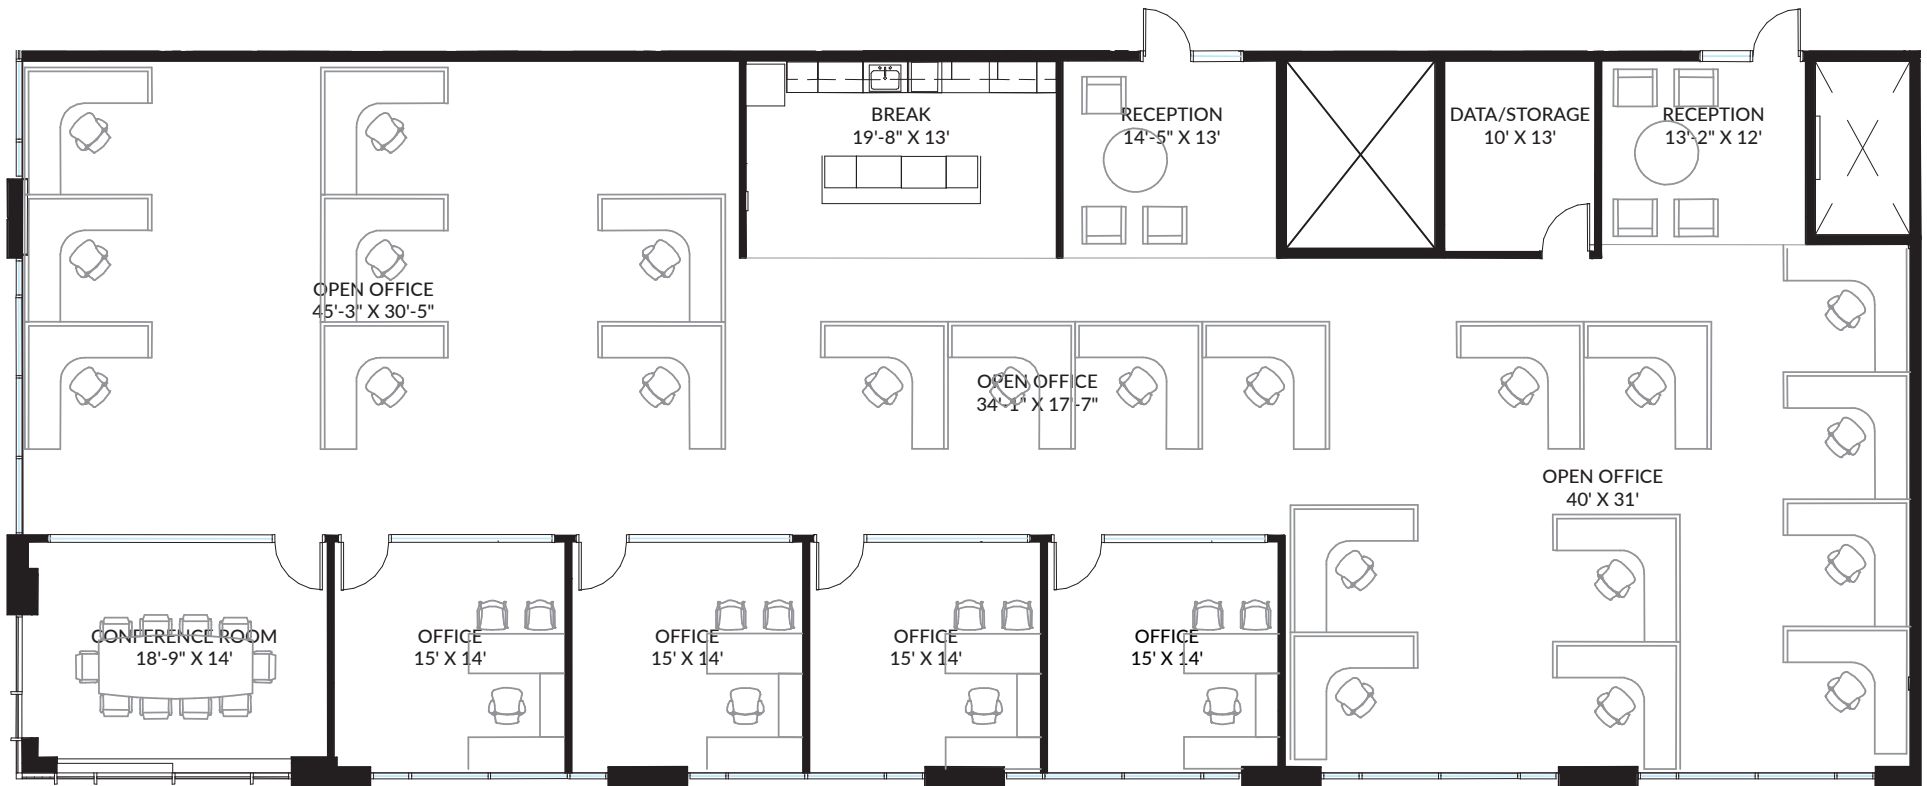

121 Commerce Place *TERRA*
SH 121/Bellevue Drive
Plano, Texas 75024

Suite 205
7,544 SF

Leasing Information

Andrew Scudder
(214) 438-1580
andrew.scudder@jll.com

Caroline Leary
(214) 438-3953
caroline.leary@jll.com