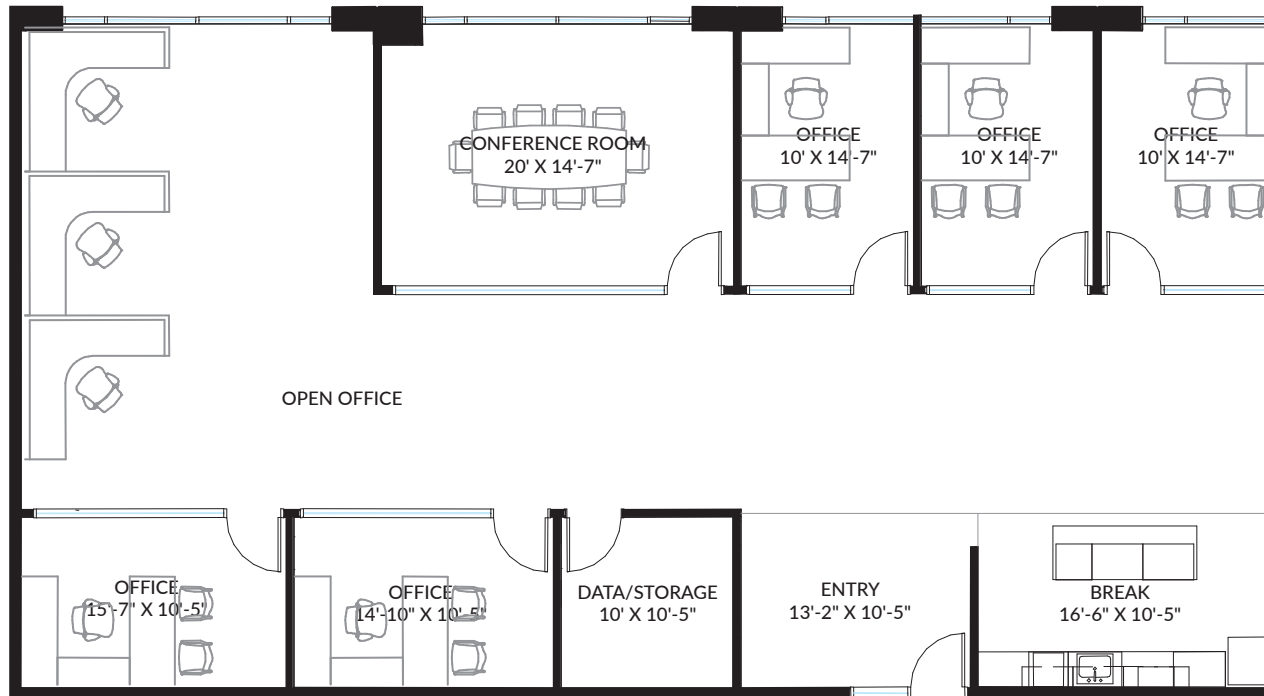

121 Commerce Place *TERRA*
SH 121/Bellevue Drive
Plano, Texas 75024

Suite 215
3,739 SF

Leasing Information

Andrew Scudder
(214) 438-1580
andrew.scudder@jll.com

Caroline Leary
(214) 438-3953
caroline.leary@jll.com