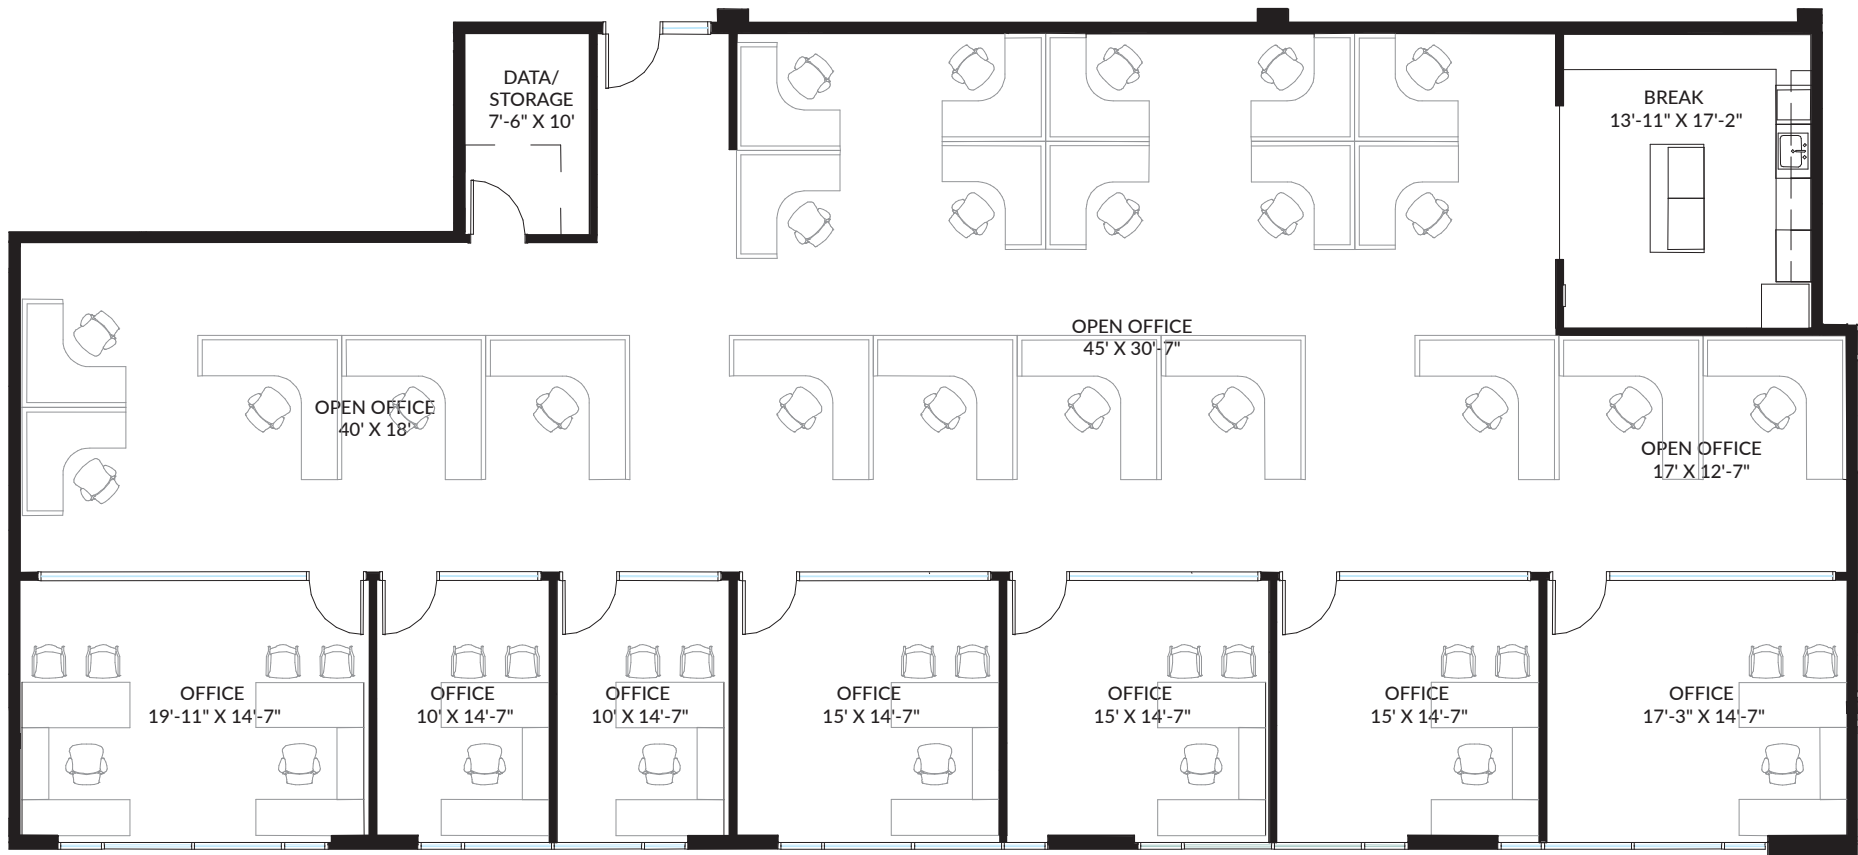

121 Commerce Place *TERRA*
SH 121/Bellevue Drive
Plano, Texas 75024

Suite 300
6,171 SF

Leasing Information

Andrew Scudder
(214) 438-1580
andrew.scudder@jll.com

Caroline Leary
(214) 438-3953
caroline.leary@jll.com