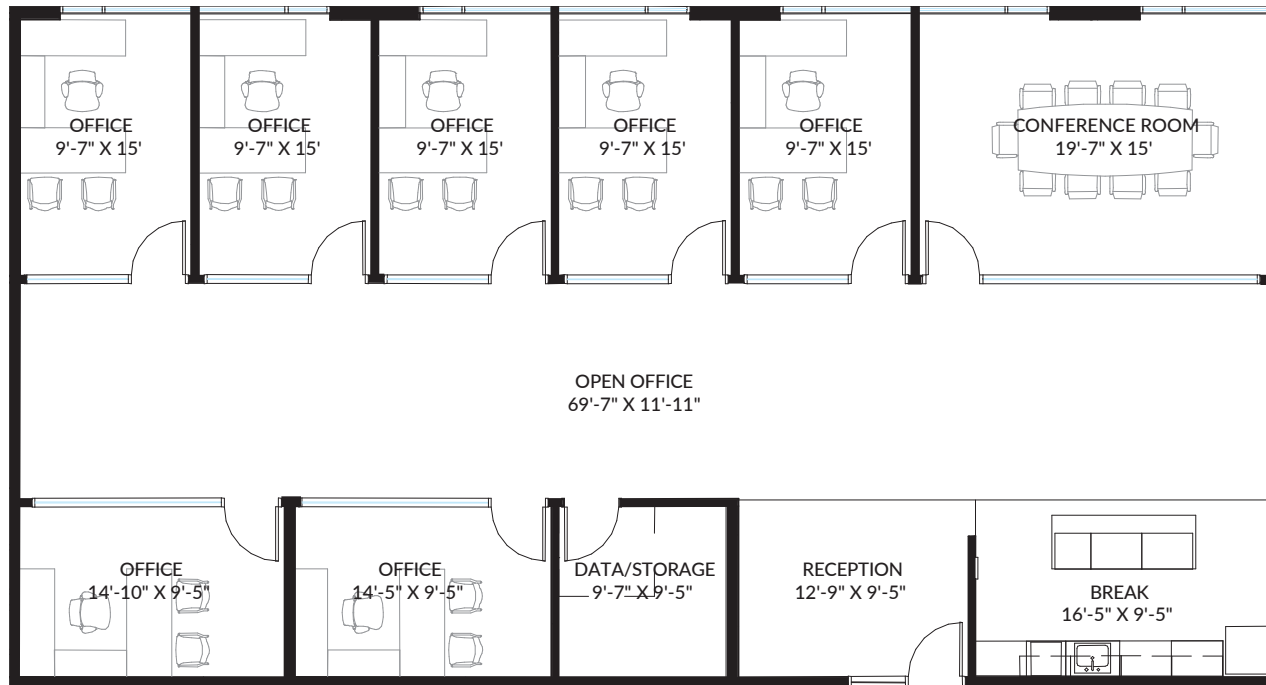

121 Commerce Place *TERRA*
SH 121/Bellevue Drive
Plano, Texas 75024

Suite 315
3,745 SF

Leasing Information

Andrew Scudder
(214) 438-1580
andrew.scudder@jll.com

Caroline Leary
(214) 438-3953
caroline.leary@jll.com