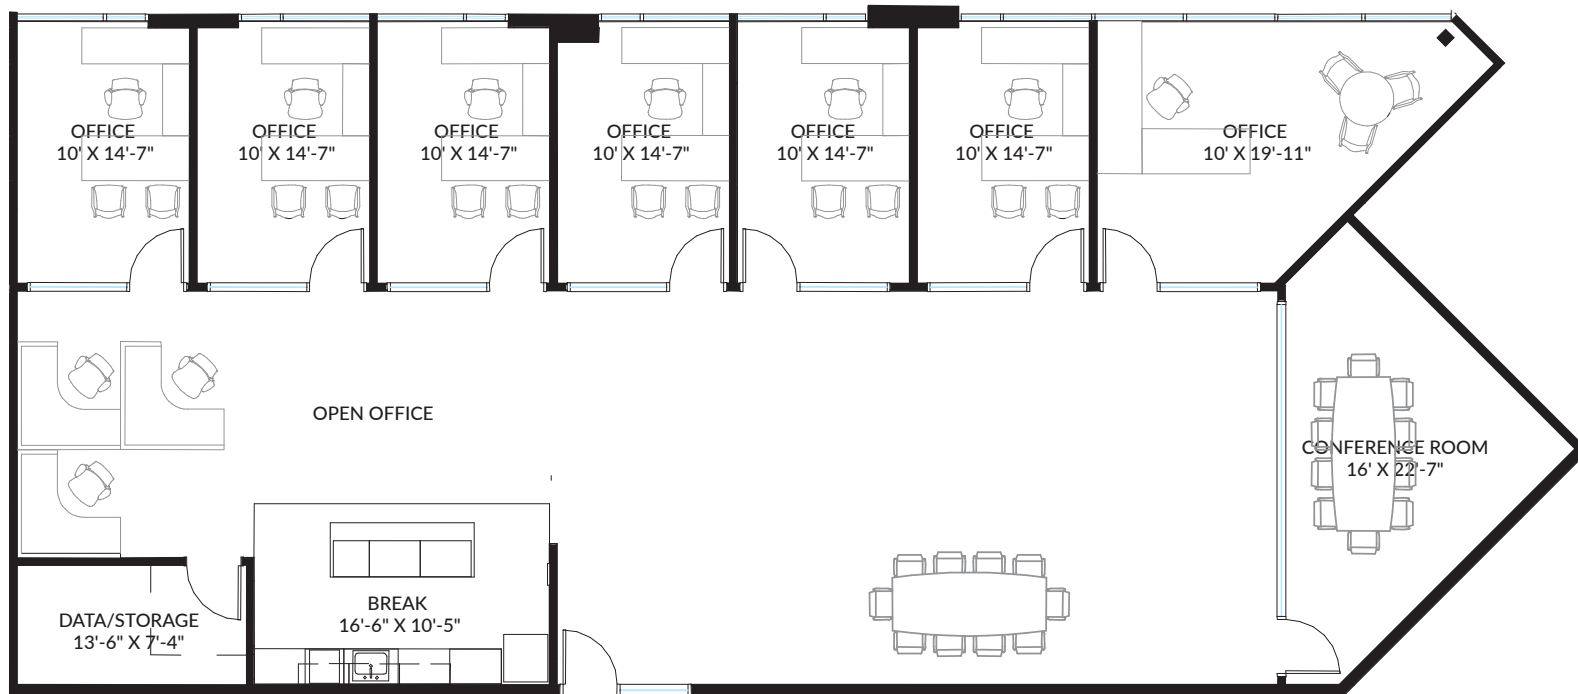

121 Commerce Place *TERRA*
SH 121/Belleview Drive
Plano, Texas 75024

Suite 320
4,275 SF

Leasing Information

Andrew Scudder
(214) 438-1580
andrew.scudder@jll.com

Caroline Leary
(214) 438-3953
caroline.leary@jll.com