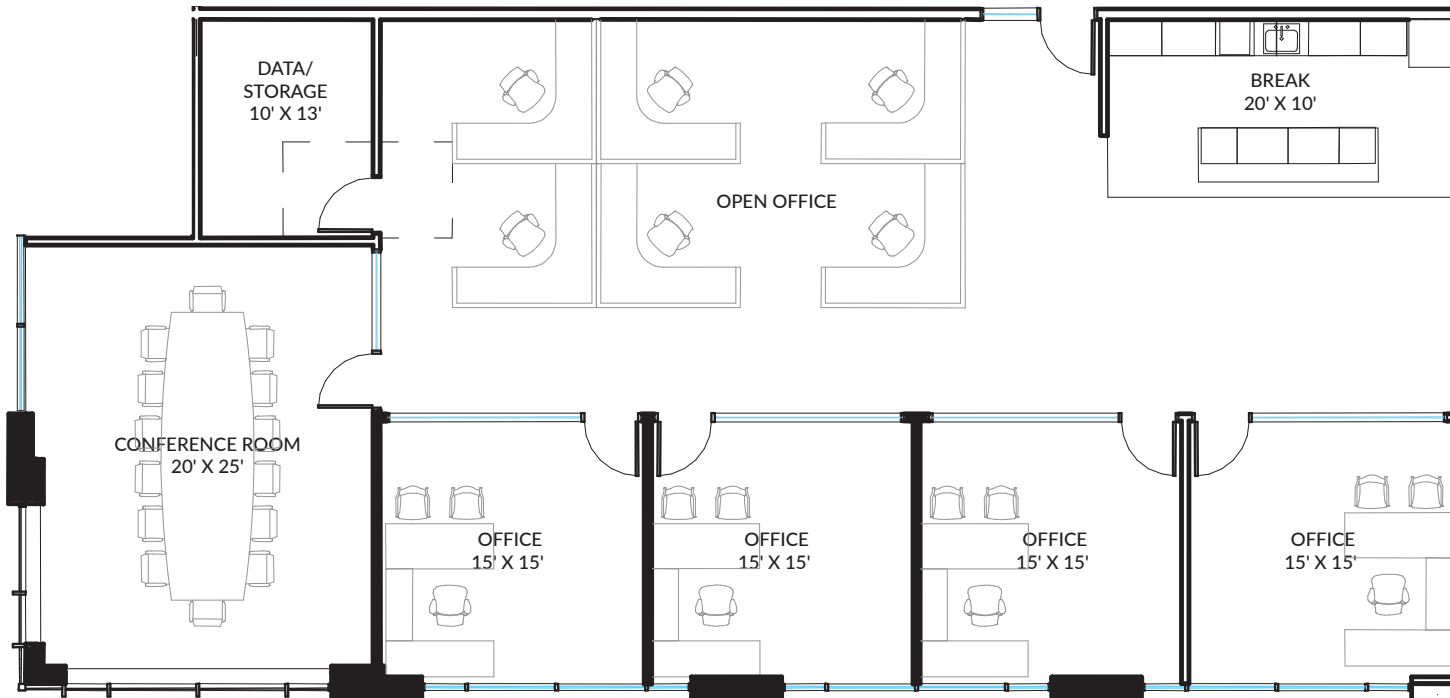

121 Commerce Place AQUA  
SH 121/Bellevue Drive  
Plano, Texas 75024

**Suite 110**  
**4,201 SF**