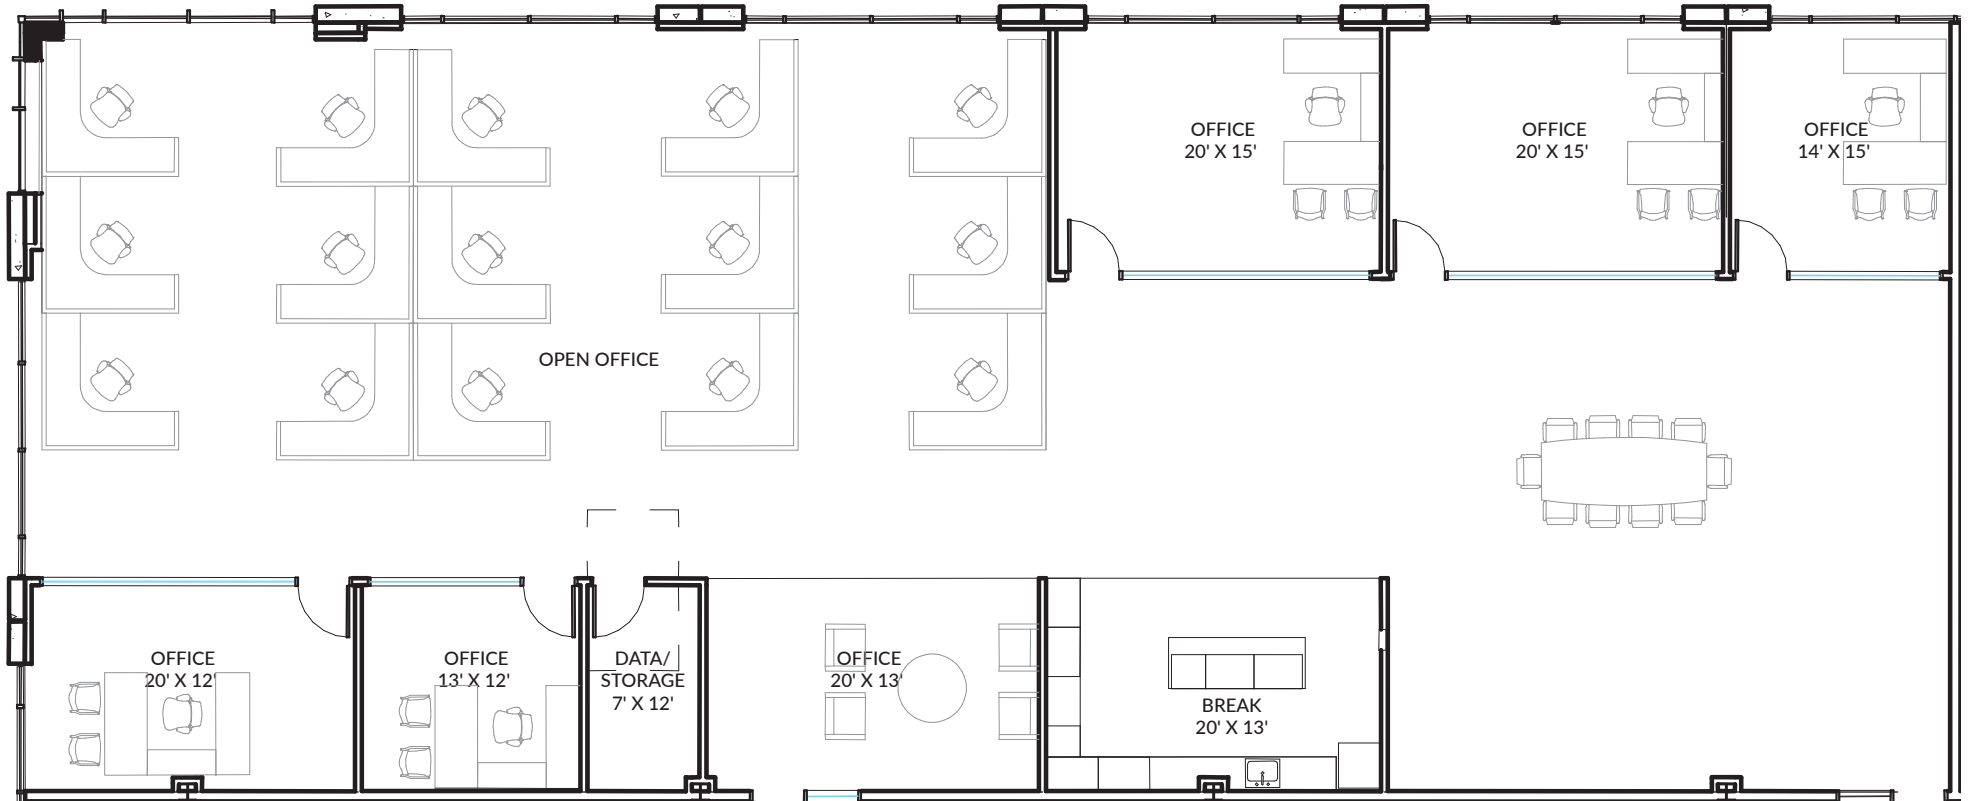

121 Commerce Place AQUA
SH 121/Belleview Drive
Plano, Texas 75024

Suite 115
7,549 SF

Leasing Information

Andrew Scudder
(214) 438-1580
andrew.scudder@jll.com

Caroline Leary
(214) 438-3953
caroline.leary@jll.com