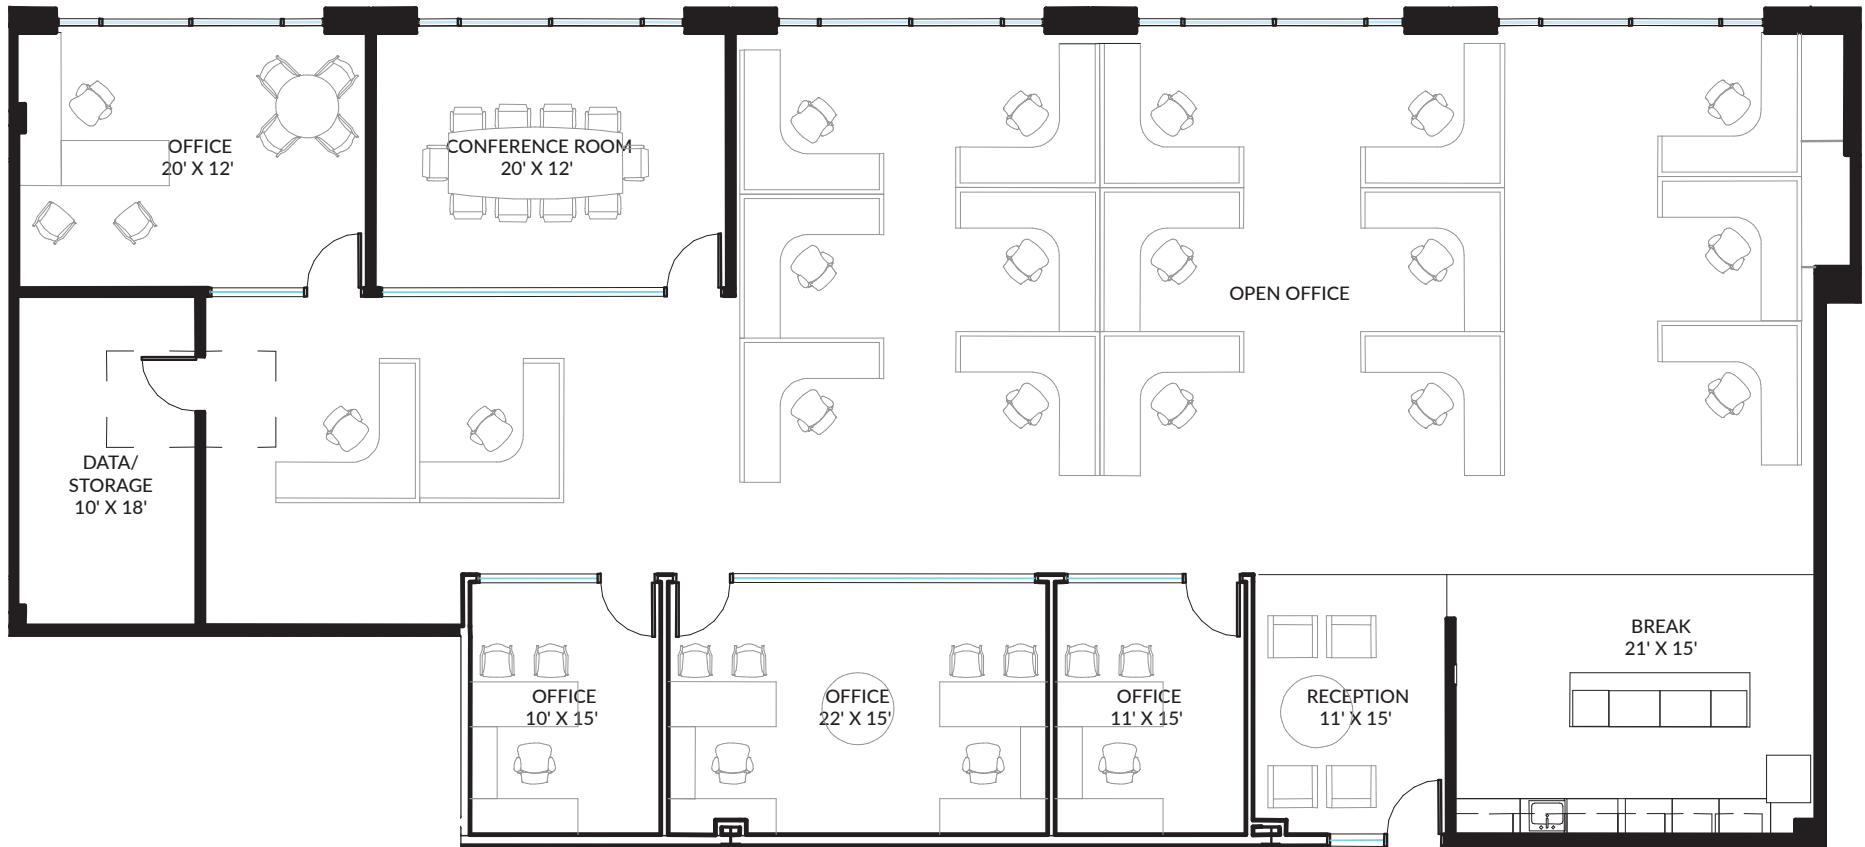

121 Commerce Place AQUA
SH 121/Bellevue Drive
Plano, Texas 75024

Suite 120
6,301 SF

Leasing Information

Andrew Scudder
(214) 438-1580
andrew.scudder@jll.com

Caroline Leary
(214) 438-3953
caroline.leary@jll.com