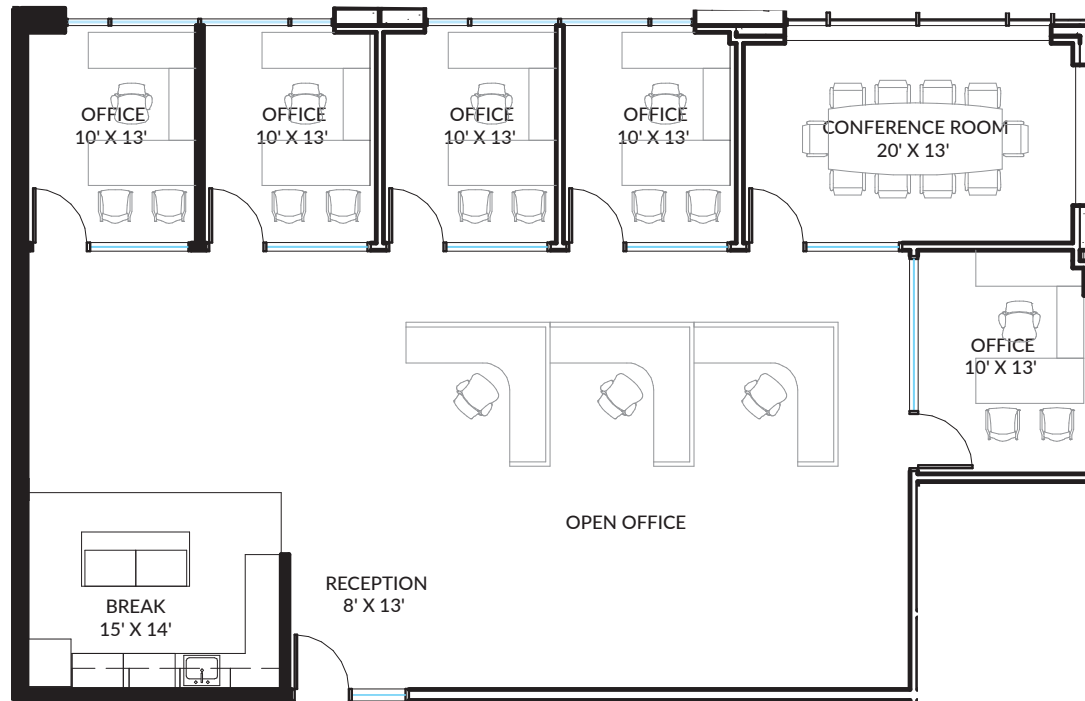

121 Commerce Place AQUA
SH 121/Bellevue Drive
Plano, Texas 75024

Suite 125
3,084 SF

Leasing Information

Andrew Scudder
(214) 438-1580
andrew.scudder@jll.com

Caroline Leary
(214) 438-3953
caroline.leary@jll.com