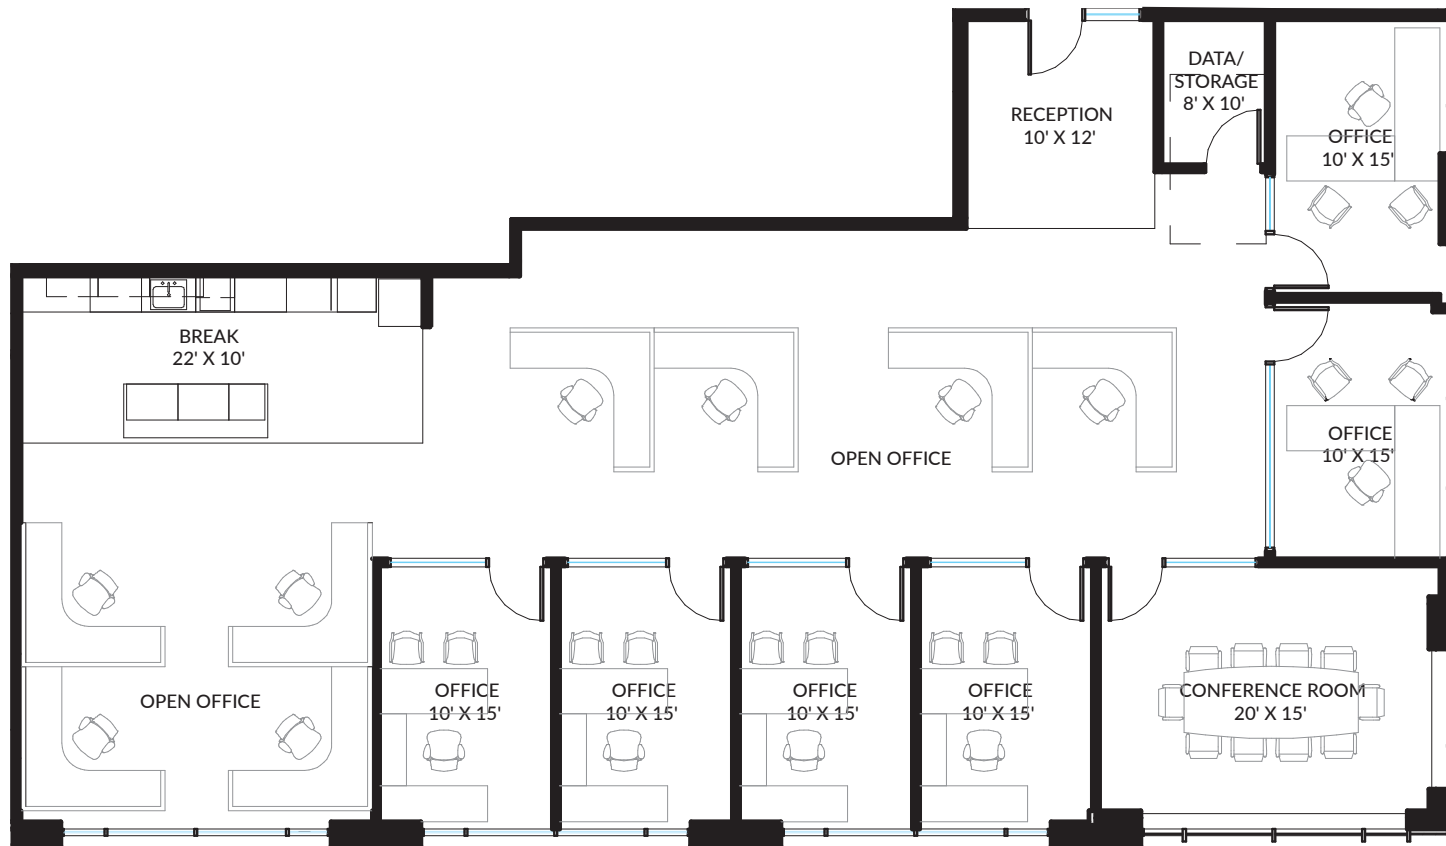

121 Commerce Place AQUA
SH 121/Bellevue Drive
Plano, Texas 75024

Suite 130
4,304 SF

Leasing Information

Andrew Scudder
(214) 438-1580
andrew.scudder@jll.com

Caroline Leary
(214) 438-3953
caroline.leary@jll.com