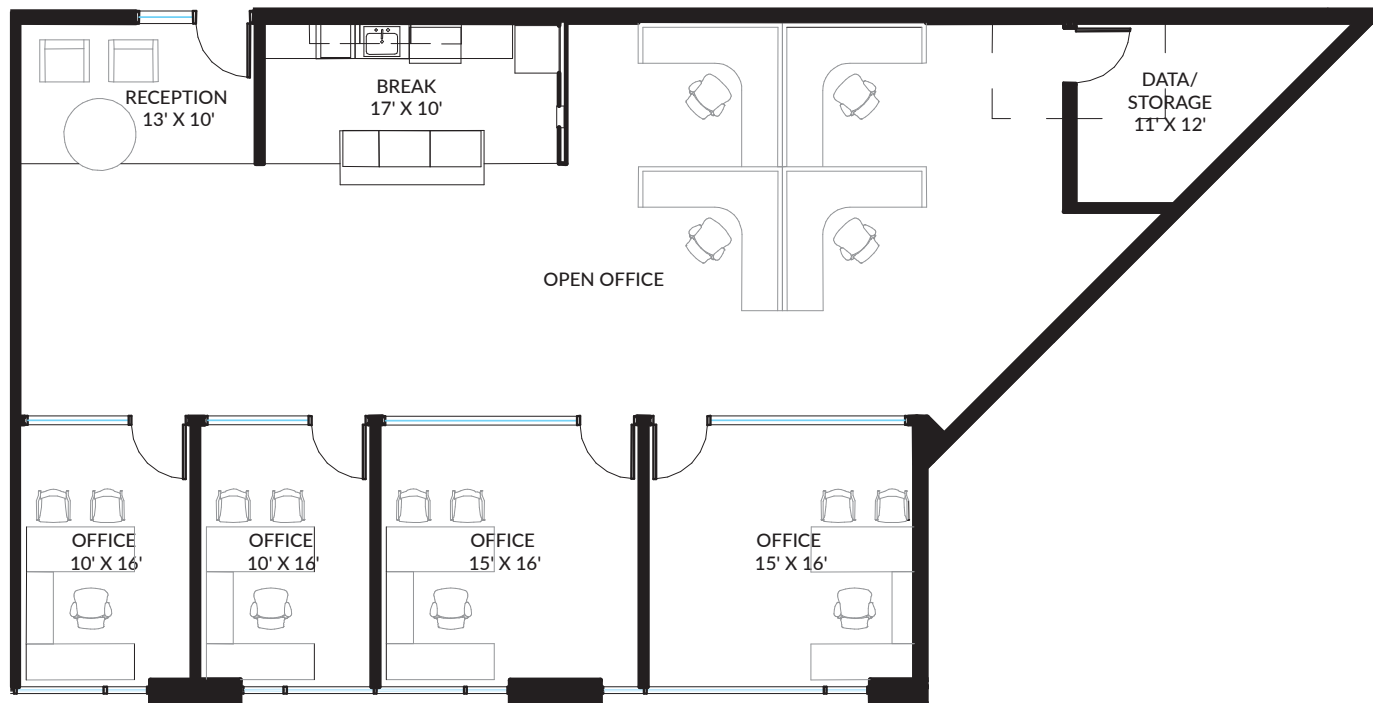

121 Commerce Place AQUA
SH 121/Bellevue Drive
Plano, Texas 75024

Suite 200
3,231 SF

Leasing Information

Andrew Scudder
(214) 438-1580
andrew.scudder@jll.com

Caroline Leary
(214) 438-3953
caroline.leary@jll.com