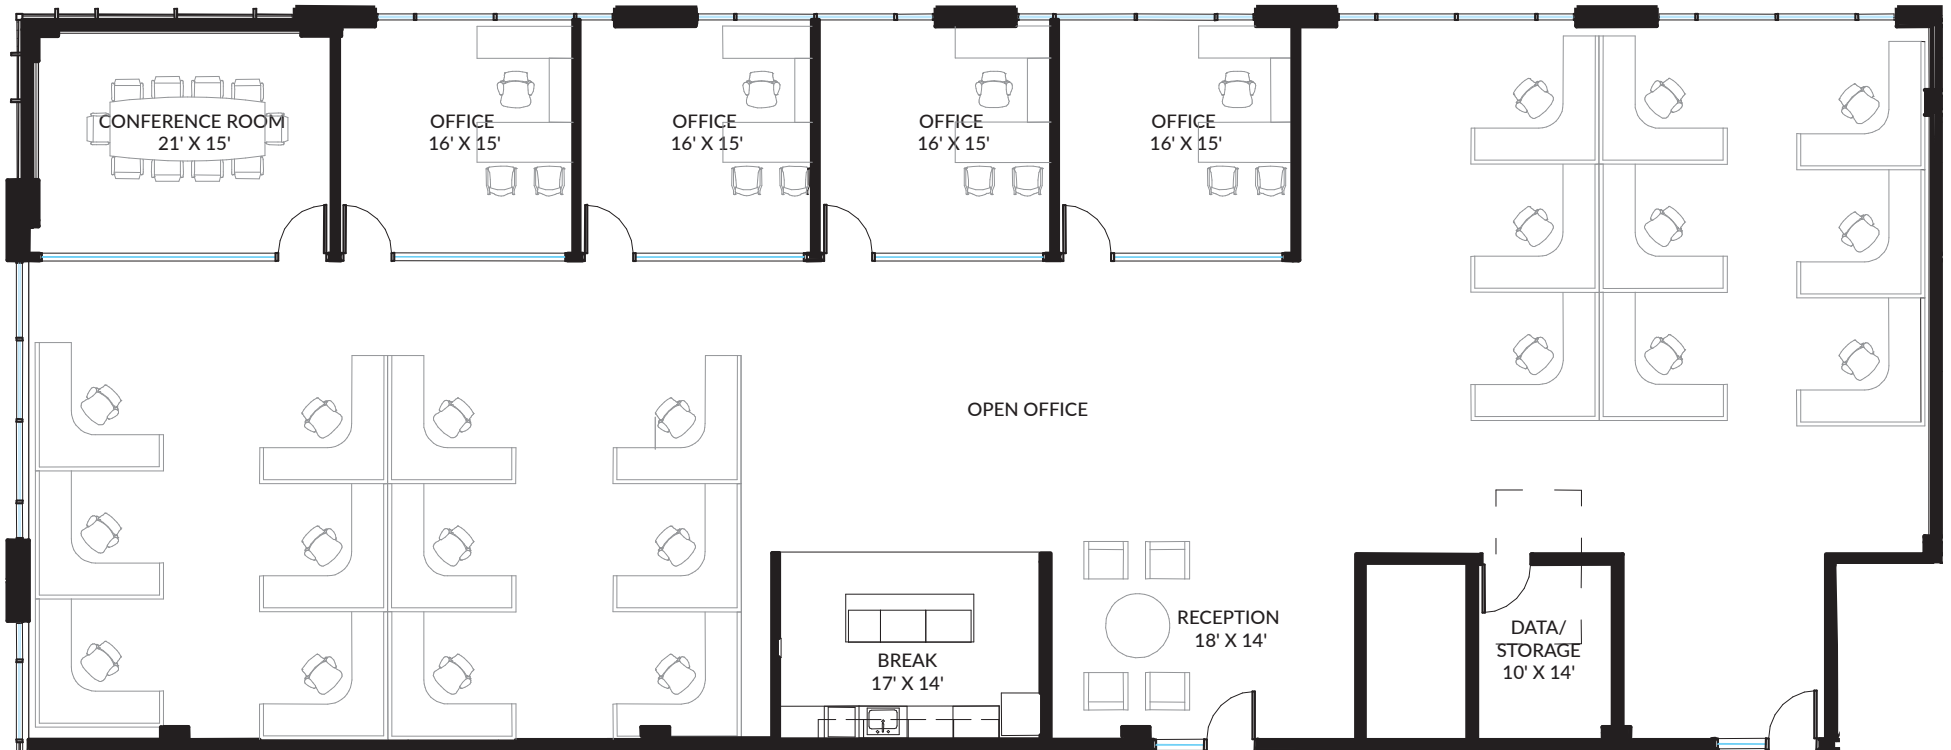

121 Commerce Place AQUA
SH 121/Bellevue Drive
Plano, Texas 75024

Suite 215
7,912 SF

Leasing Information

Andrew Scudder
(214) 438-1580
andrew.scudder@jll.com

Caroline Leary
(214) 438-3953
caroline.leary@jll.com