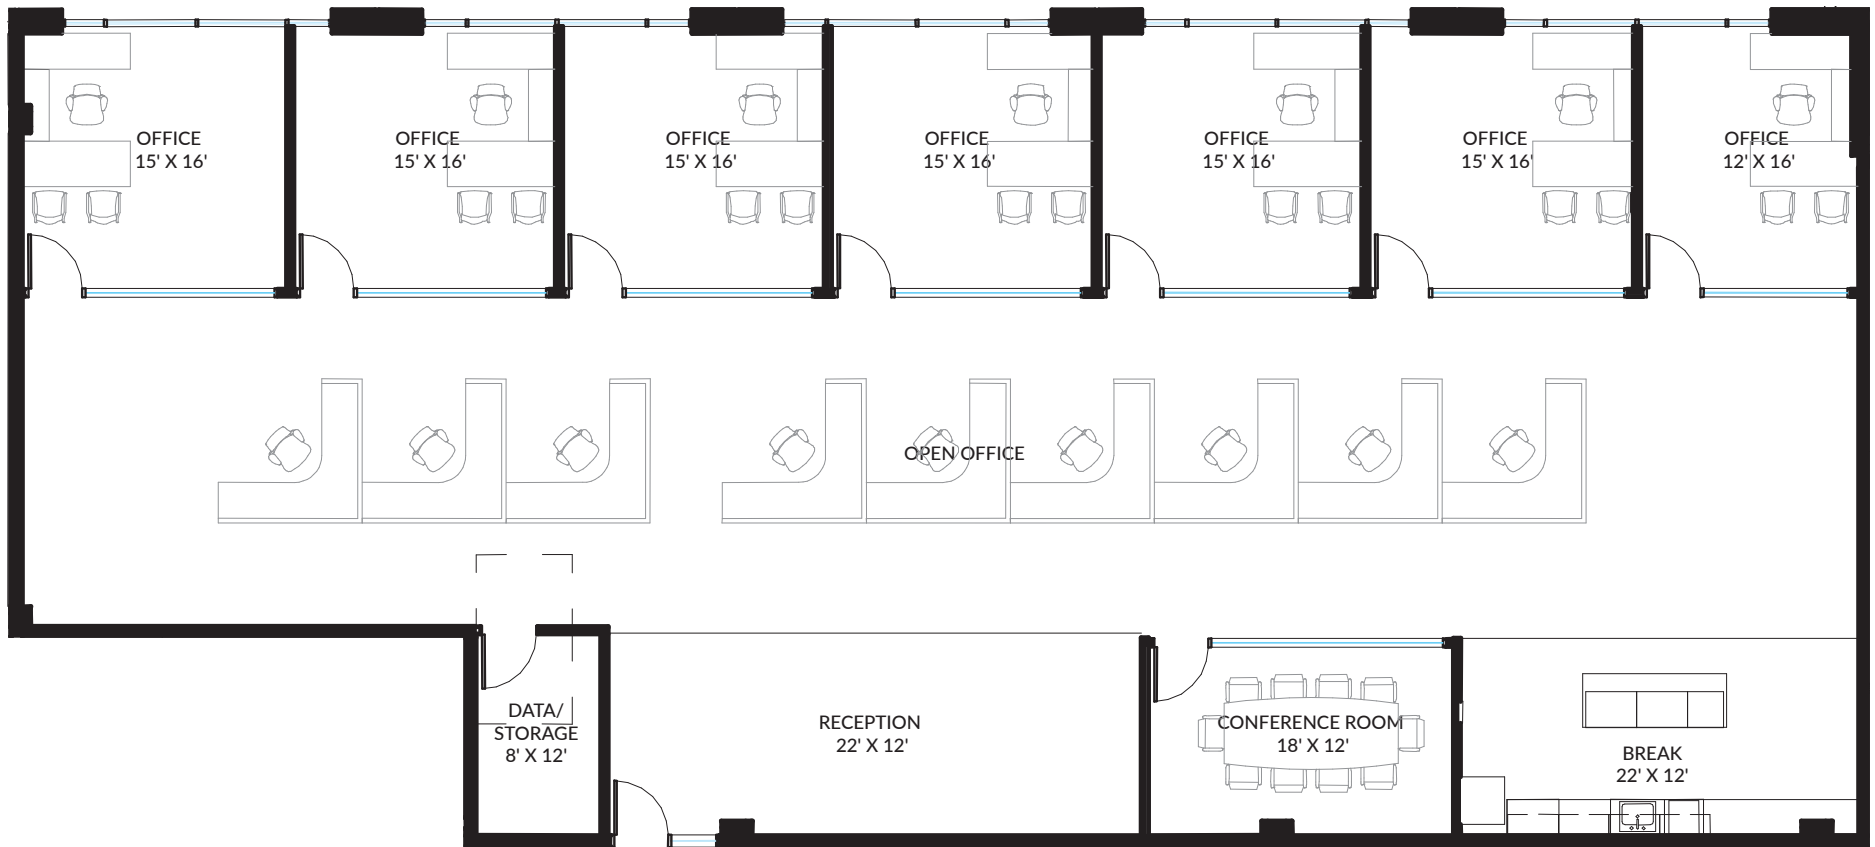

121 Commerce Place AQUA
SH 121/Belleview Drive
Plano, Texas 75024

Suite 220
6,404 SF

Leasing Information

Andrew Scudder
(214) 438-1580
andrew.scudder@jll.com

Caroline Leary
(214) 438-3953
caroline.leary@jll.com