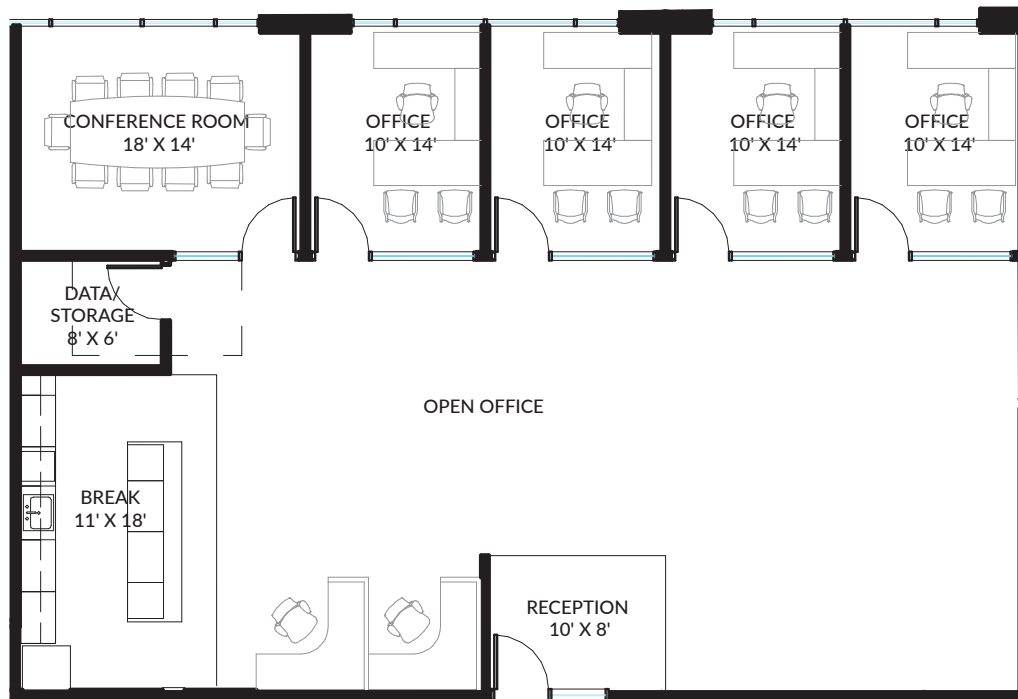

121 Commerce Place AQUA
SH 121/Belleview Drive
Plano, Texas 75024

Suite 225
3,071 SF

Leasing Information

Andrew Scudder
(214) 438-1580
andrew.scudder@jll.com

Caroline Leary
(214) 438-3953
caroline.leary@jll.com