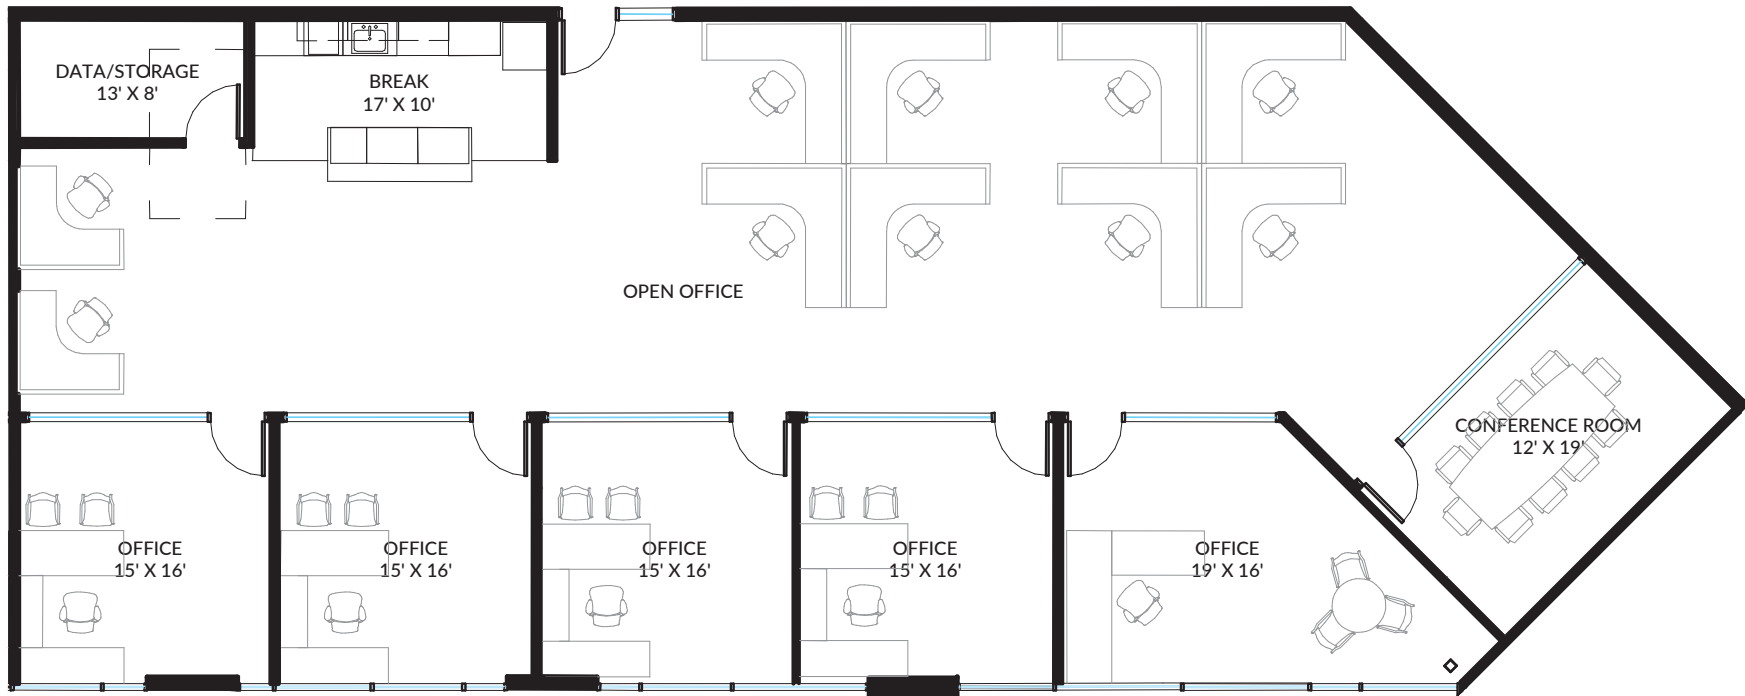

121 Commerce Place AQUA  
SH 121/Bellevue Drive  
Plano, Texas 75024

**Suite 300**  
**4,730 SF**