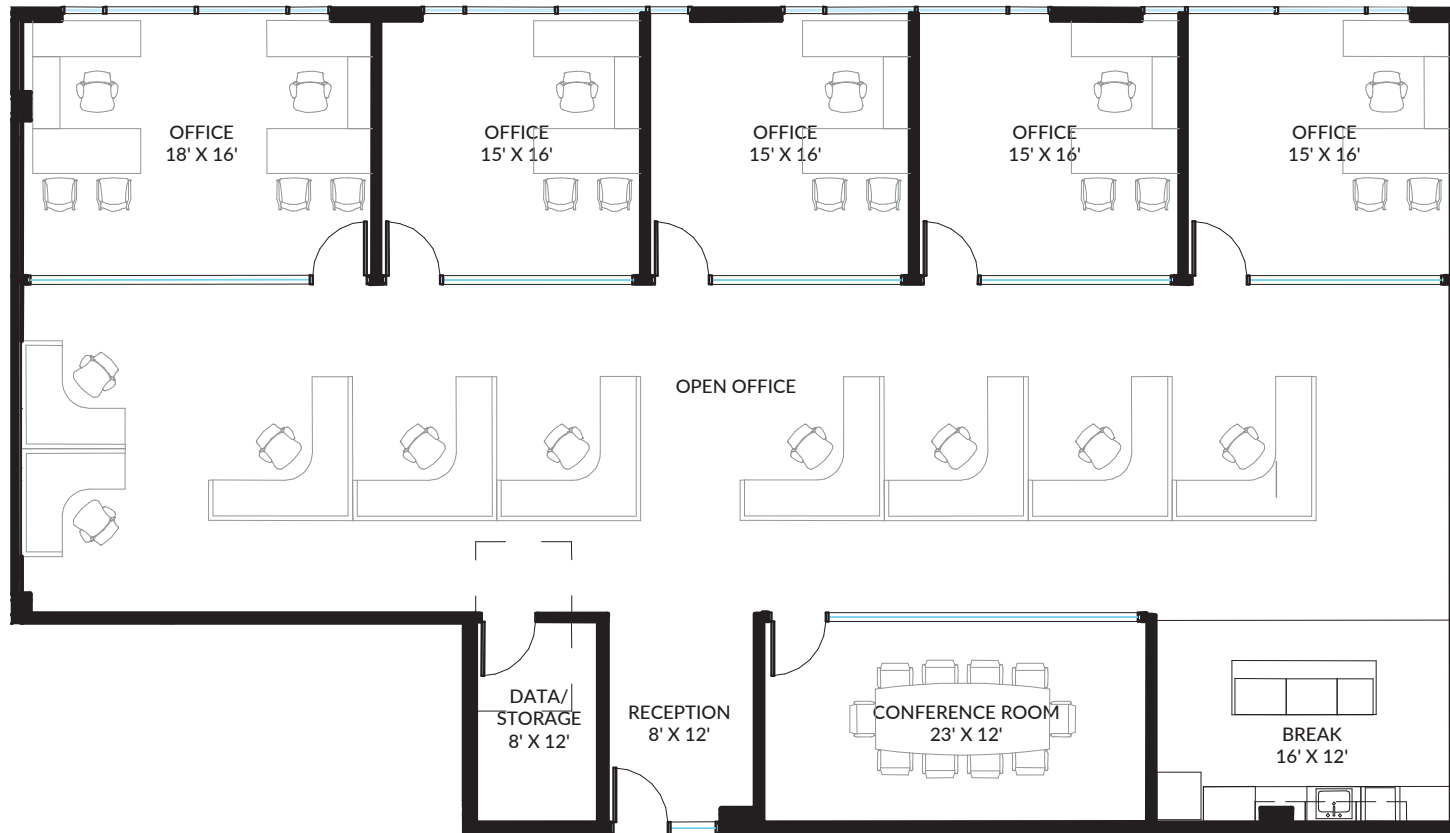

121 Commerce Place AQUA
SH 121/Bellevue Drive
Plano, Texas 75024

Suite 320
4,917 SF

Leasing Information

Andrew Scudder
(214) 438-1580
andrew.scudder@jll.com

Caroline Leary
(214) 438-3953
caroline.leary@jll.com